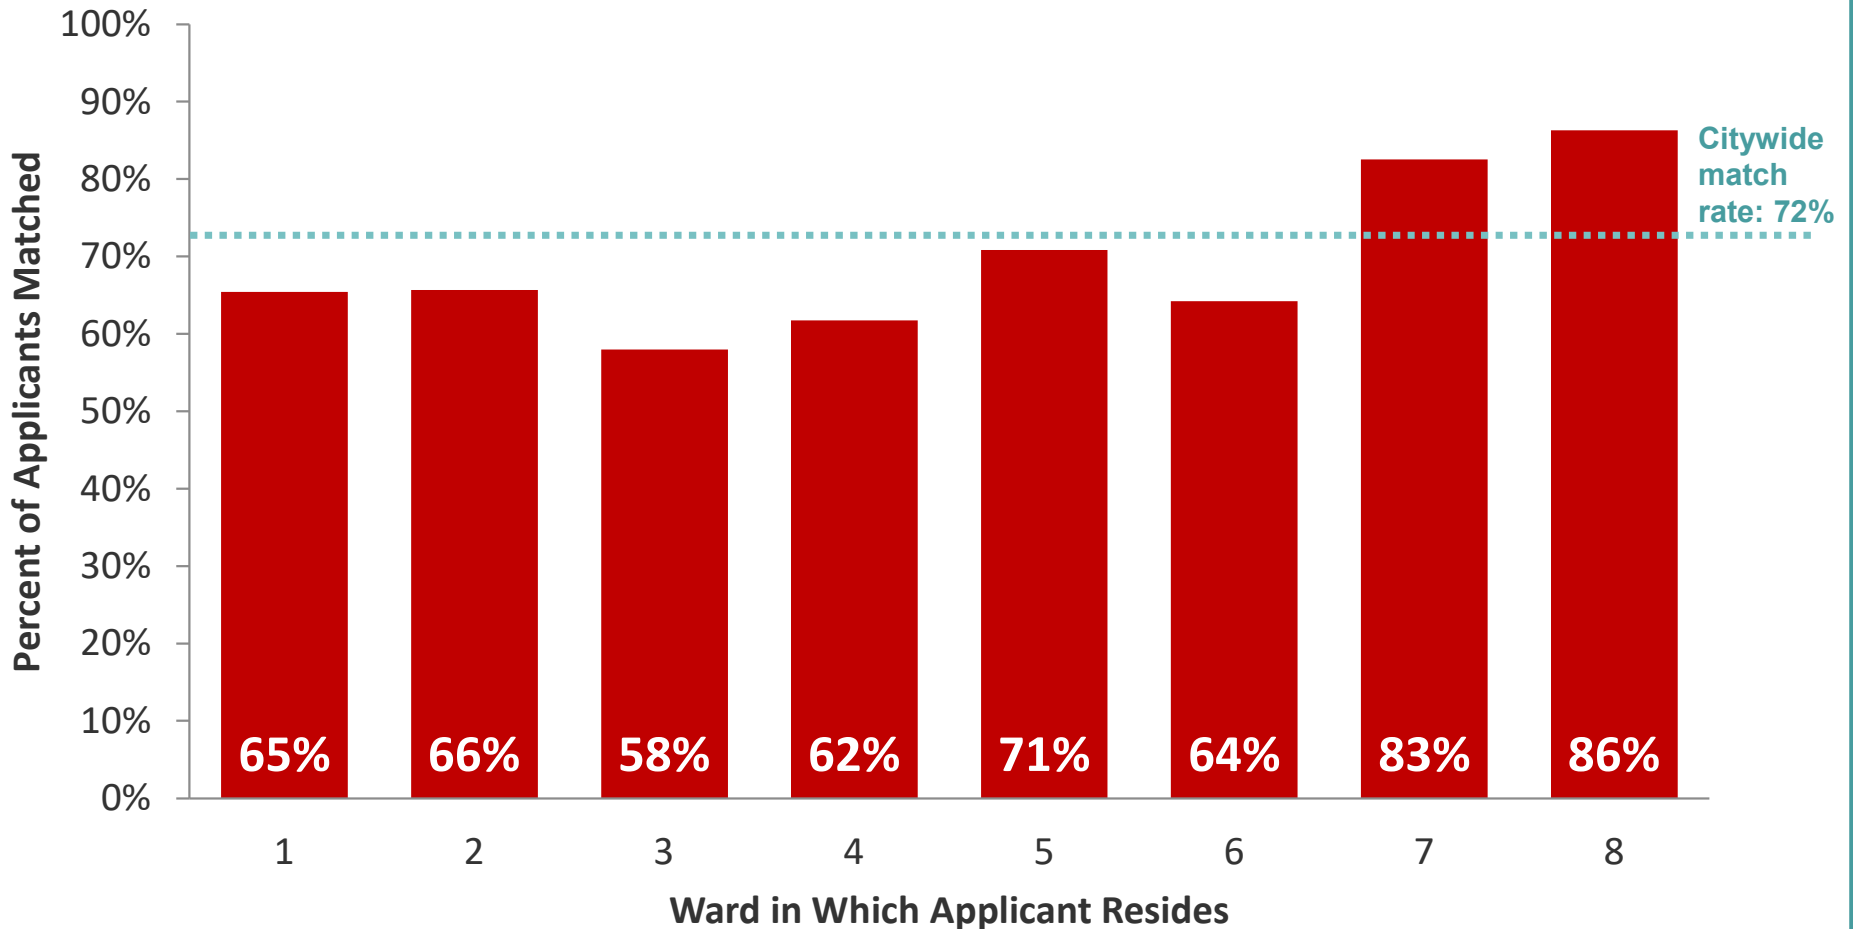

# 2024 Lottery – Match Rate by Ward of Residence

In 2024, applicants residing in Wards 7 and 8 saw the highest match rates in the lottery.

How to read this chart: 65% of all applicants who live in Ward 1 received a match.