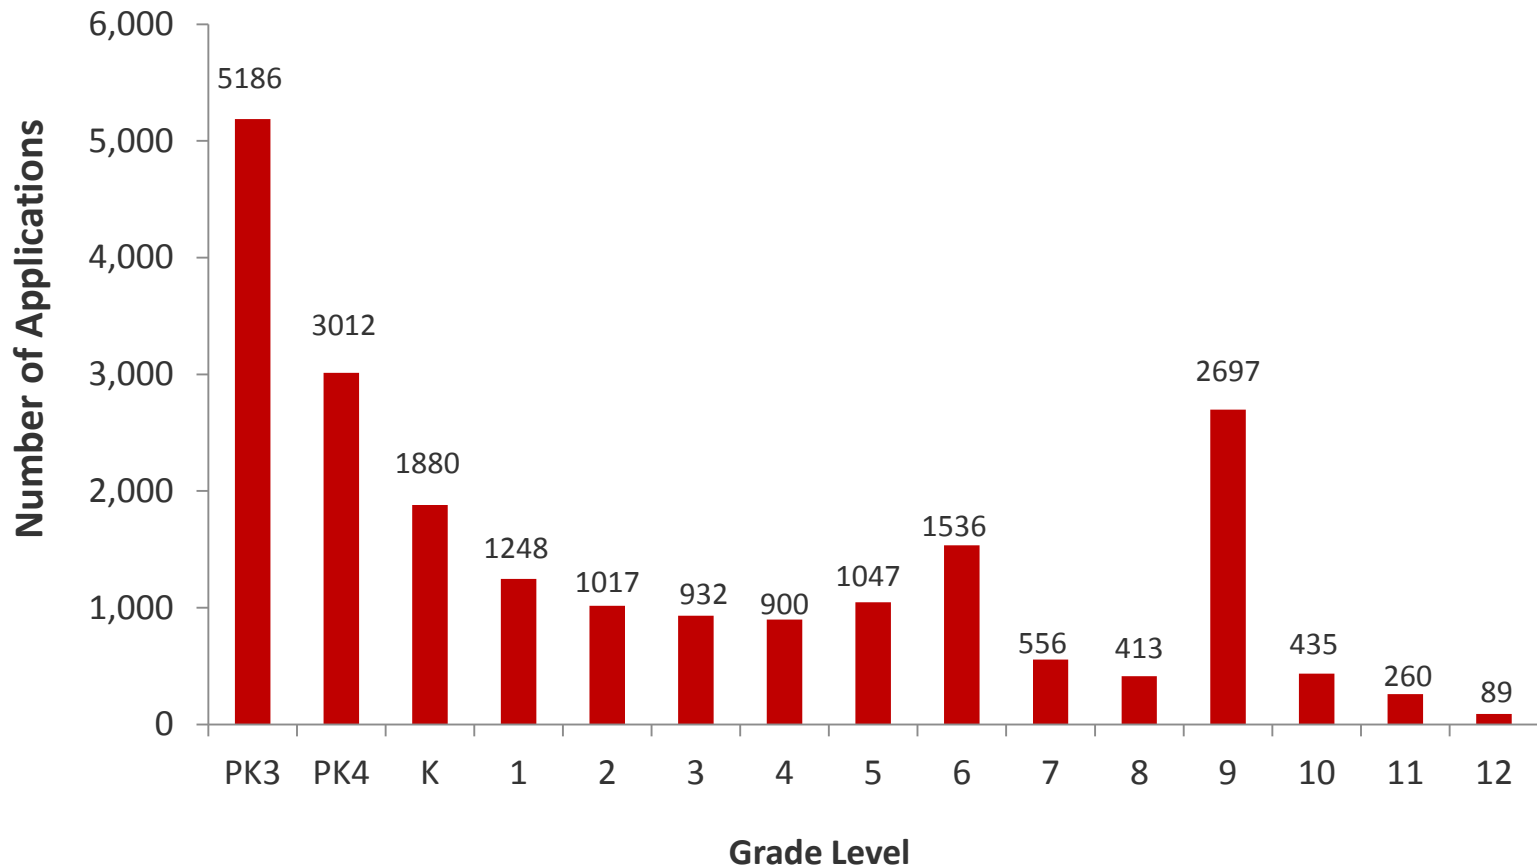

2016, Lottery - Number of Applications by Grade

In 2016, My School DC saw peaks in application numbers at PK3, 6th, and 9th grades. These numbers align with entry level grades at the majority of public schools through the District.