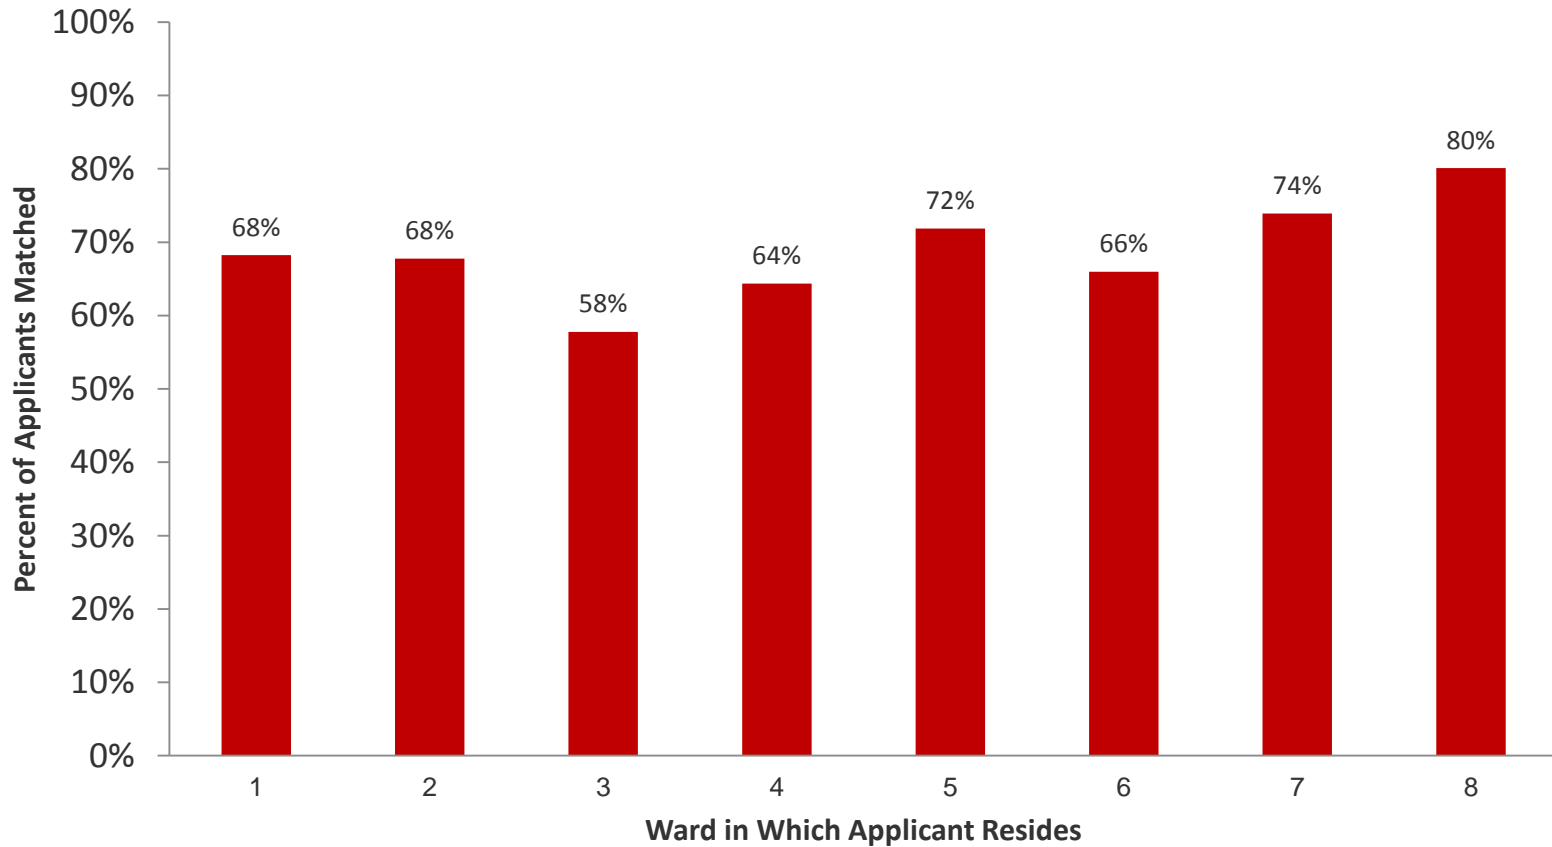

2014, Round 1 – Match Rate by Ward of Residence

In 2014, applicants residing in Wards 7 and 8 saw the highest match rates in Round 1.