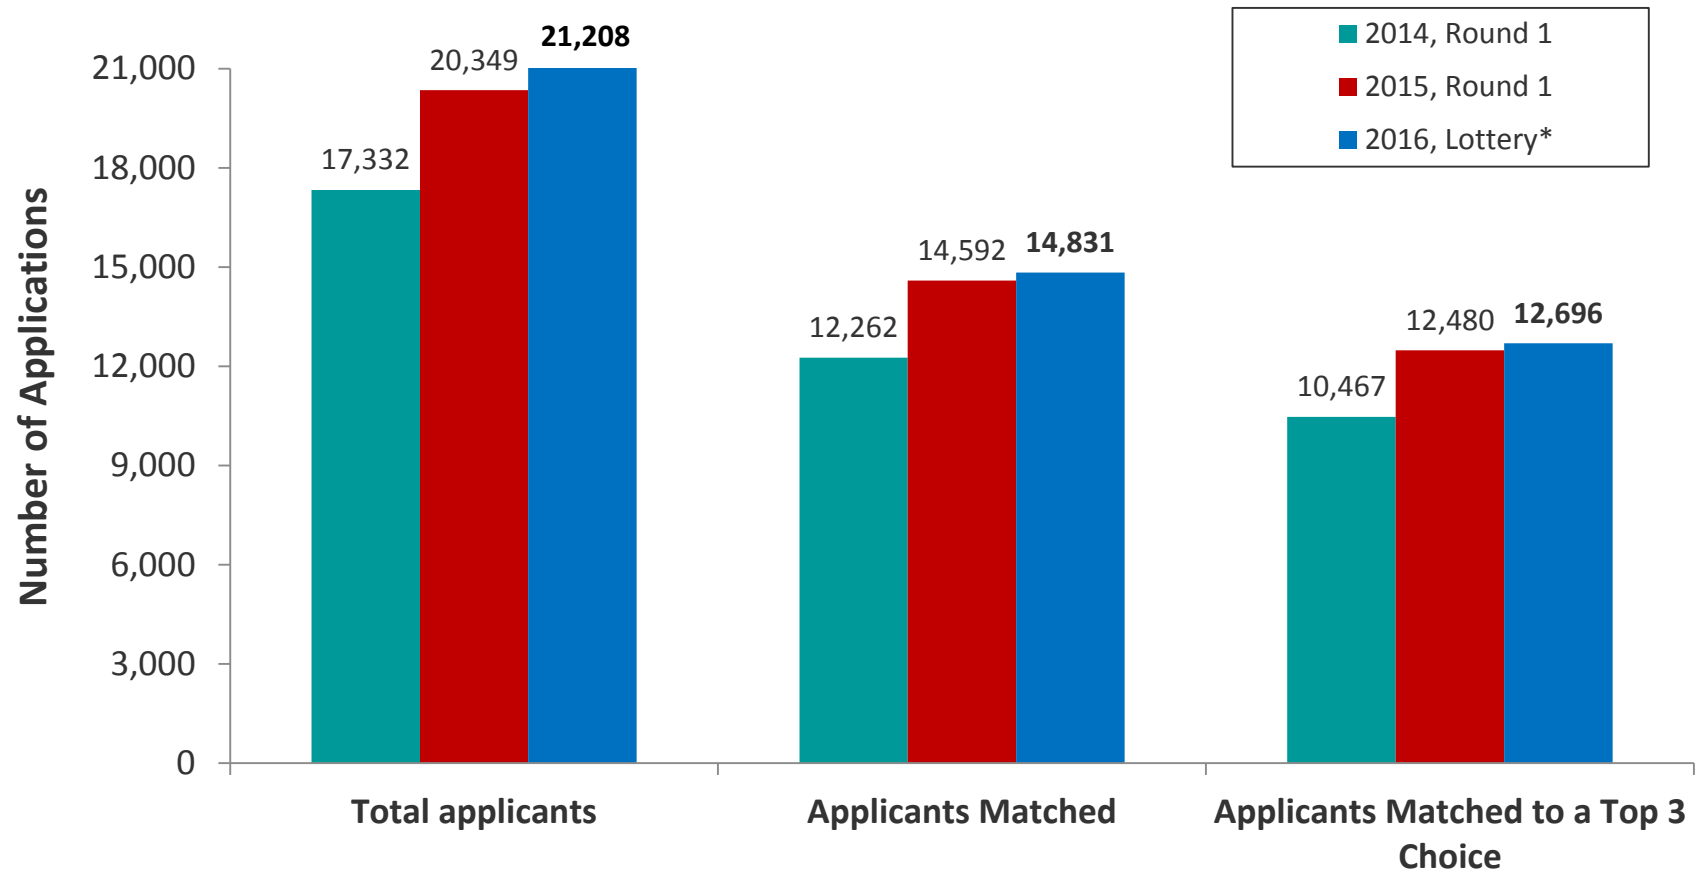

Total Applications and Results from 2014, 2015, and 2016

My School DC has seen an increase of applications each year.

Of the families who were matched this year, **86%** were matched with one of their top three school selections.

*In 2016 there was only one lottery so no Round 1 distinction is needed