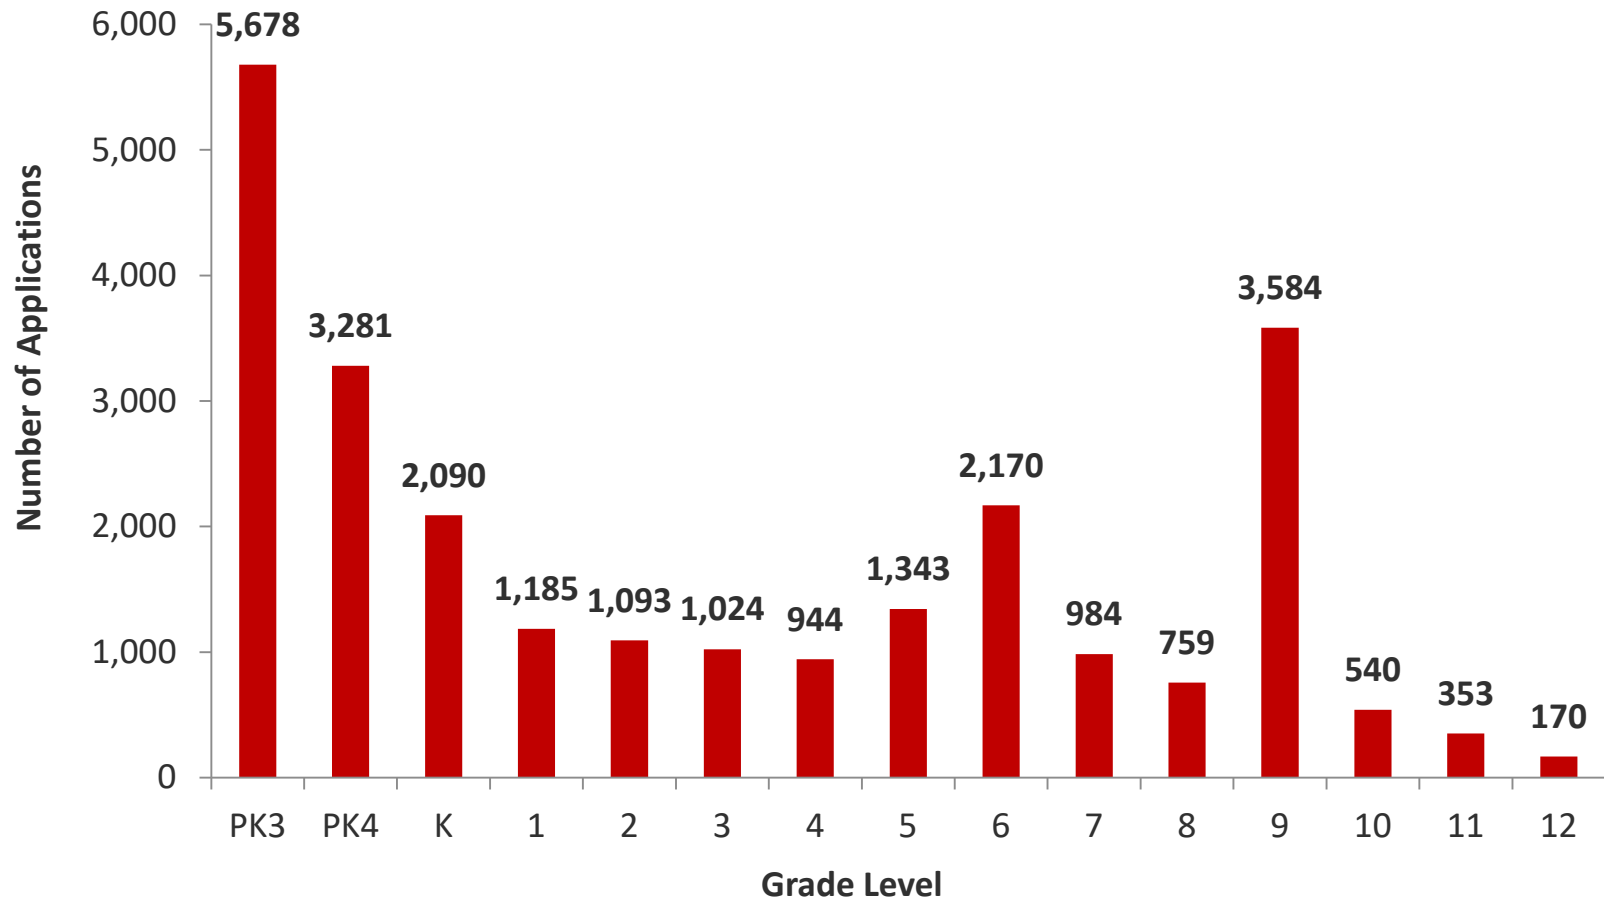

# 2020, Lottery - Number of Applications by Grade

In 2020, My School DC saw the greatest number of application numbers at PK3, PK4, 6<sup>th</sup>, and 9<sup>th</sup> grades. These align with entry level grades at the majority of public schools through the District.