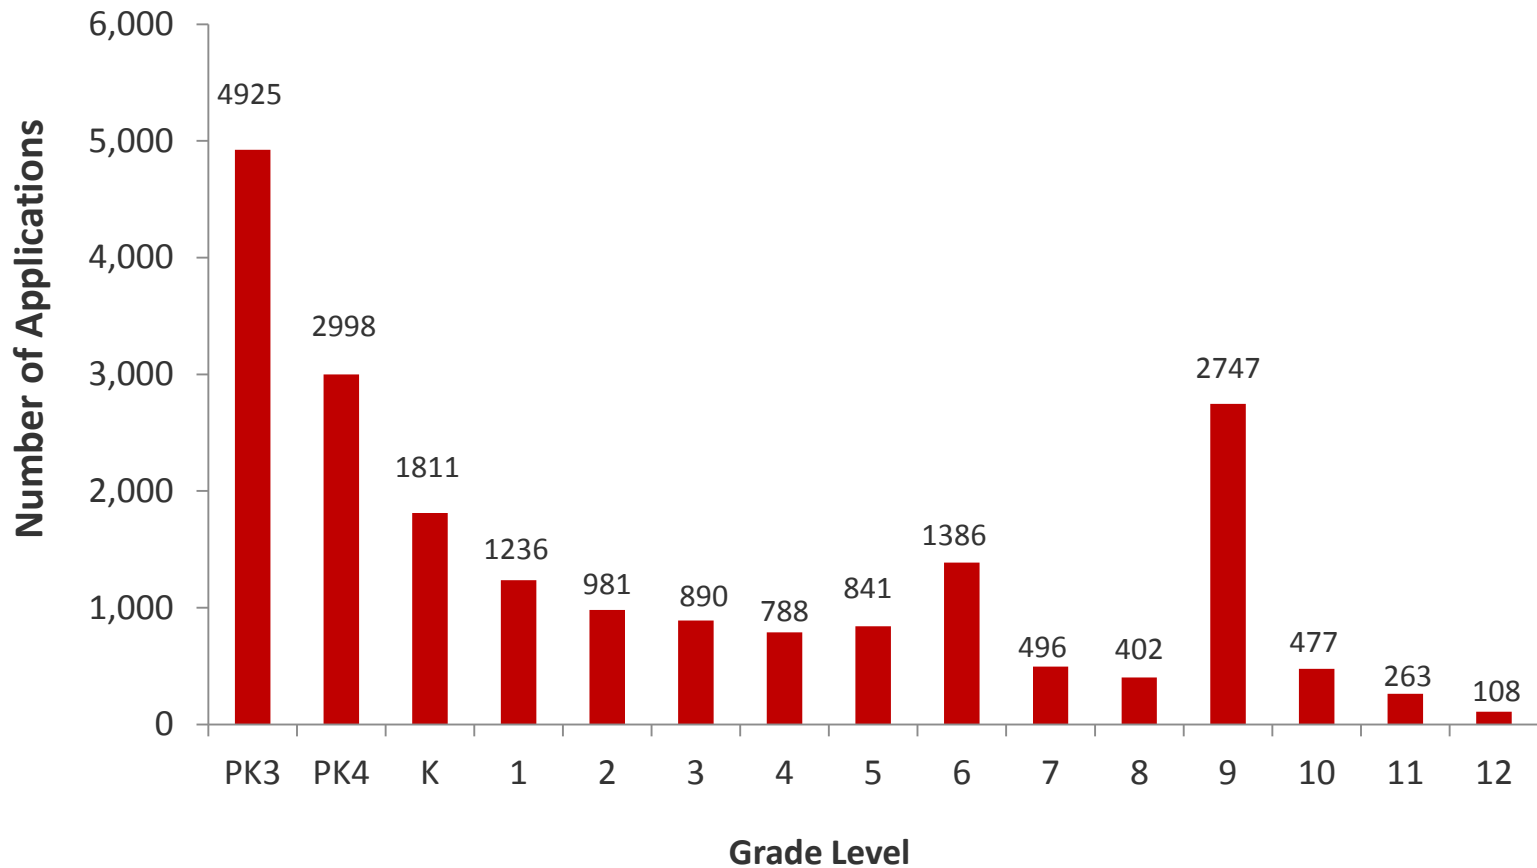

2015, Round 1 - Number of Applications by Grade

In 2015, My School DC saw peaks in application numbers at PK3, 6th, and 9th grades. These numbers align with entry level grades at the majority of public schools through the District.