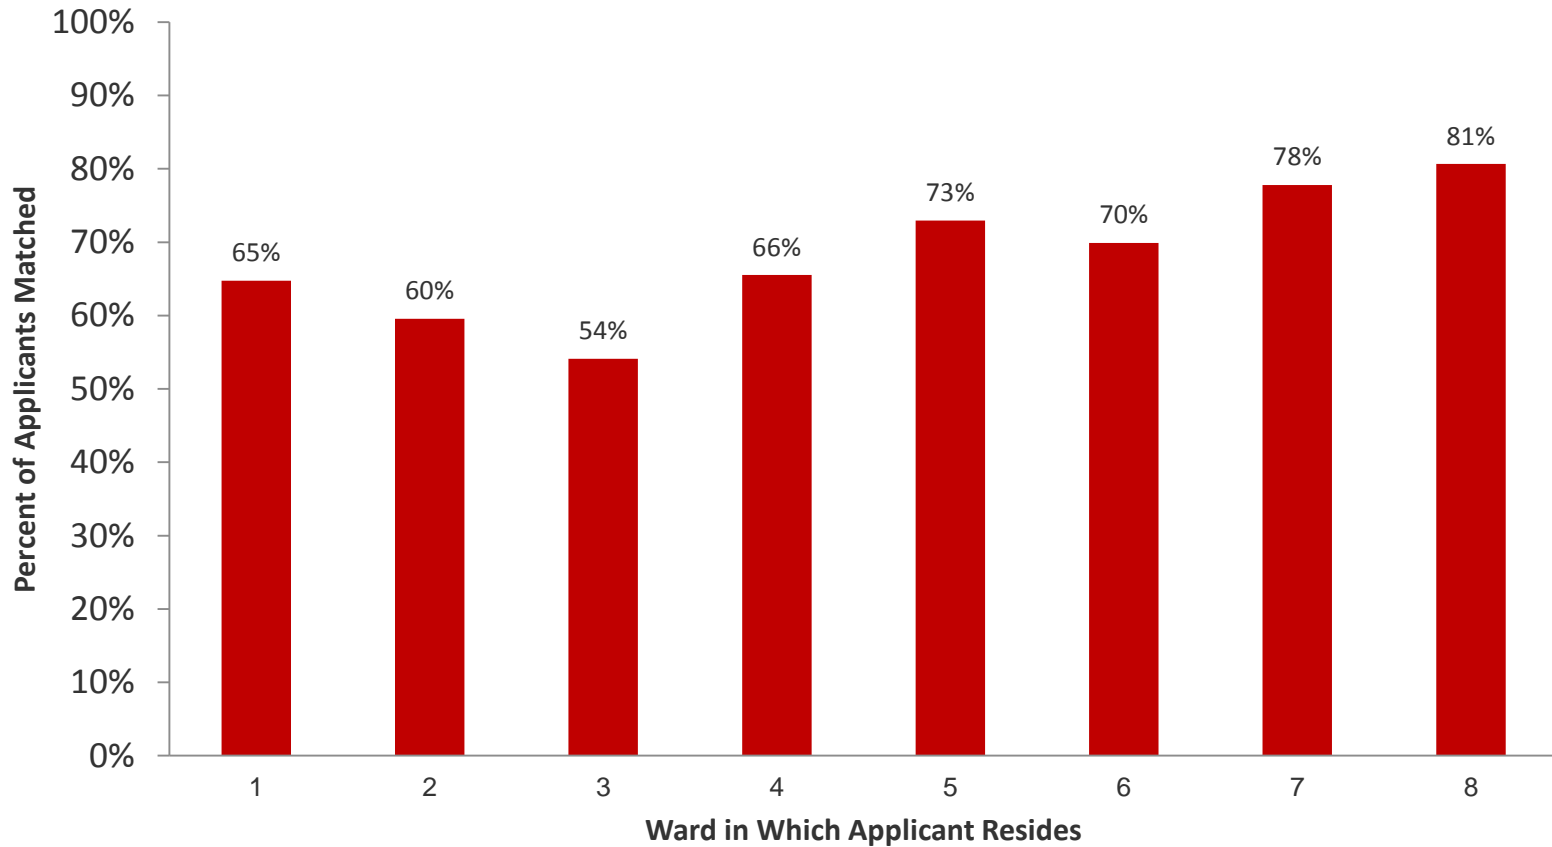

# 2015, Round 1 – Match Rate by Ward of Residence

In 2015, applicants residing in Wards 7 and 8 saw the highest match rates in Round 1.