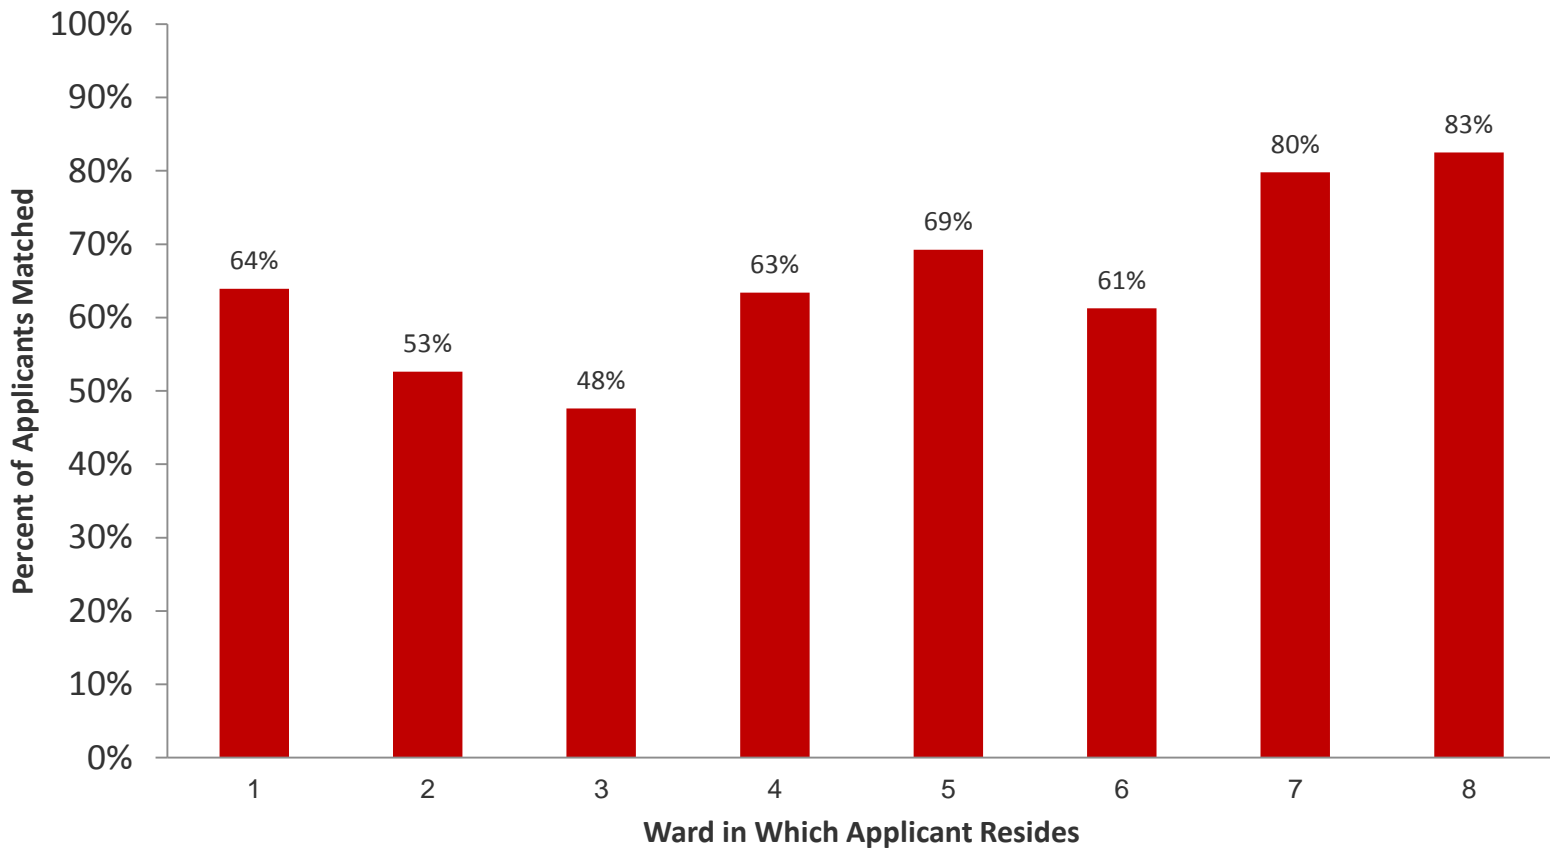

2016, Lottery – Match Rate by Ward of Residence

In 2016, applicants residing in Wards 7 and 8 saw the highest match rates in the lottery.