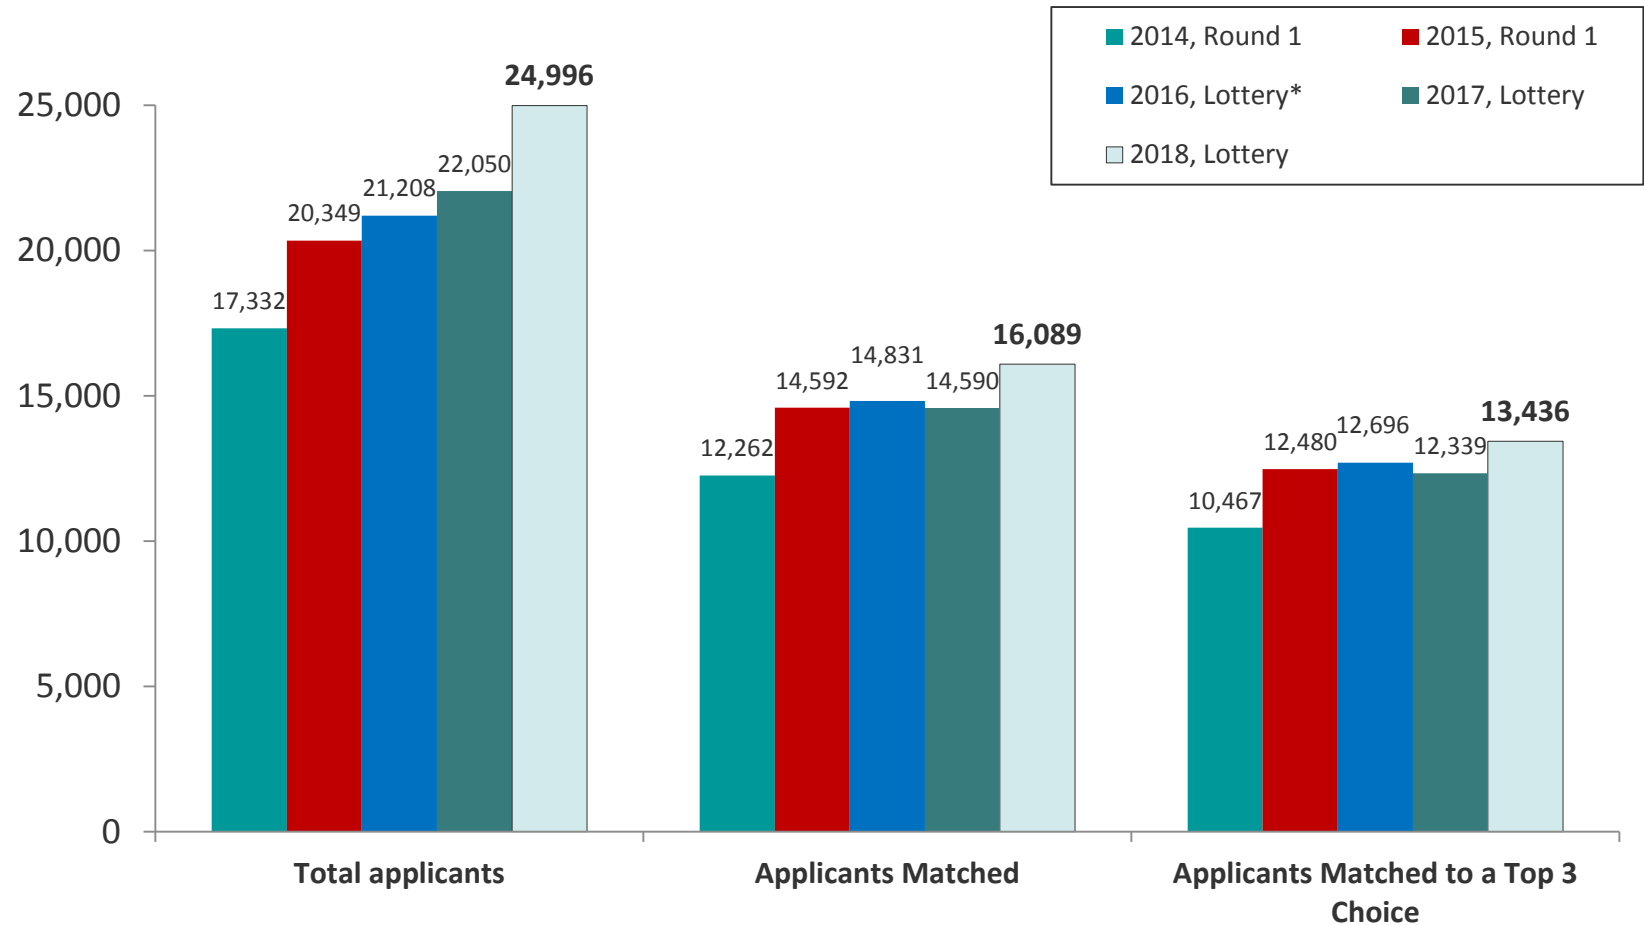

Total Applications and Results from 2014 - 2018

My School DC has seen an increase of applications each year.

Of the families who were matched this year, **84%** were matched with one of their top three school selections.

*Beginning in 2016 there was only one lottery so no Round 1 distinction is needed