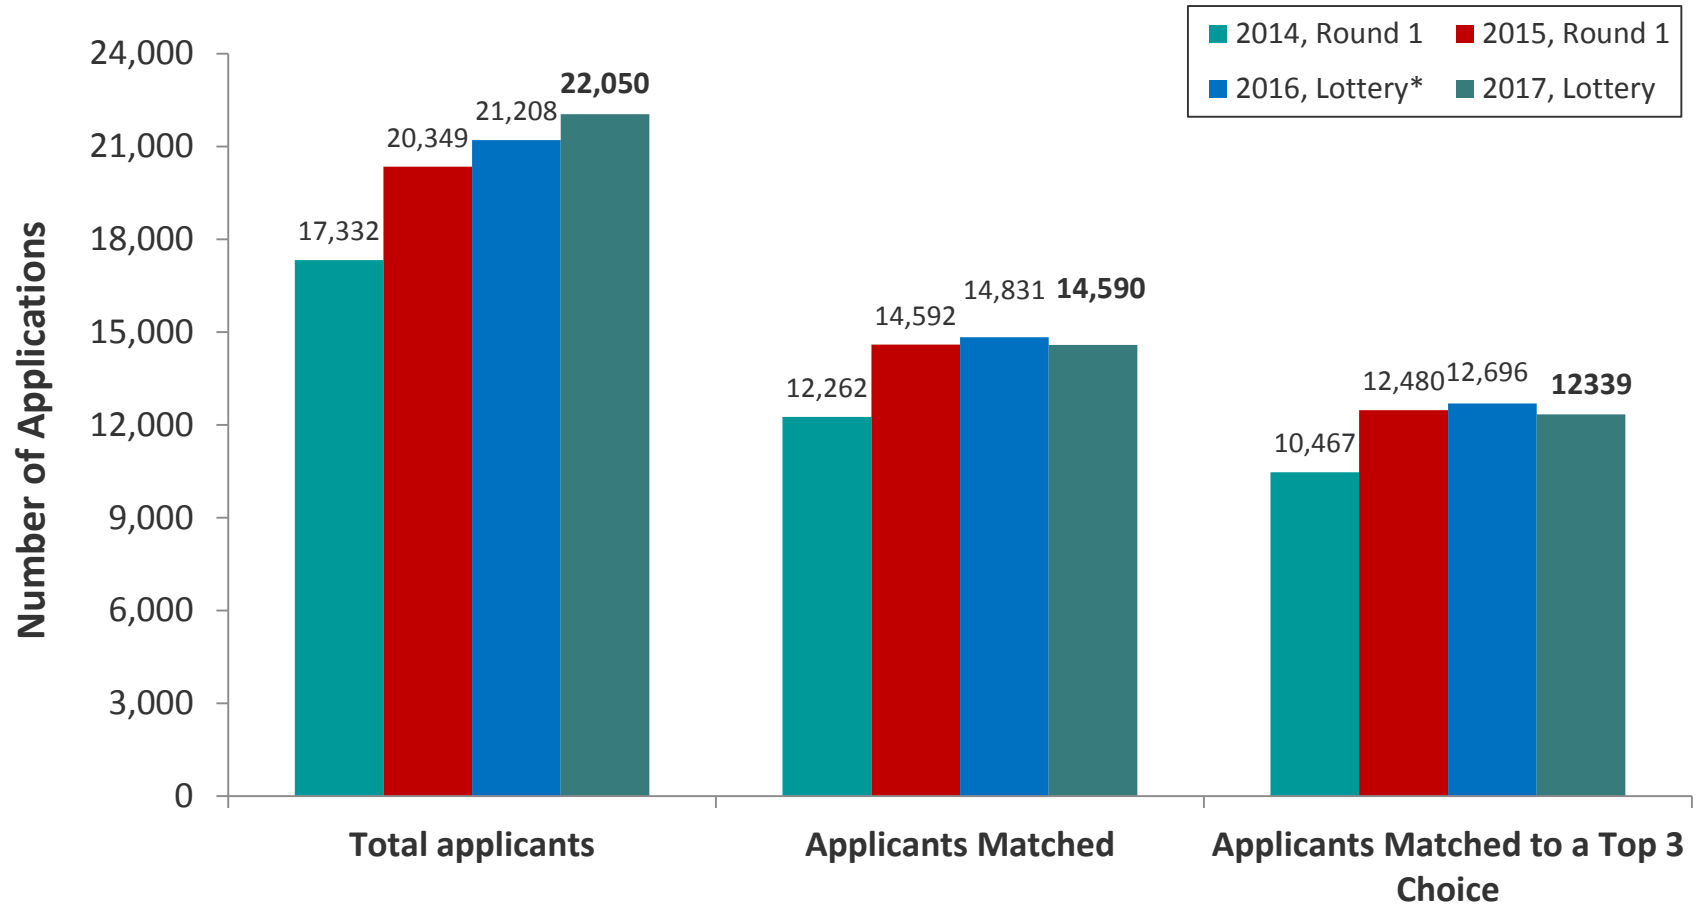

# Total Applications and Results from 2014-2017

My School DC has seen an increase of applications each year.

Of the families who were matched this year, **85%** were matched with one of their top three school selections.

\*Beginning in 2016 there was only one lottery so no Round 1 distinction is needed