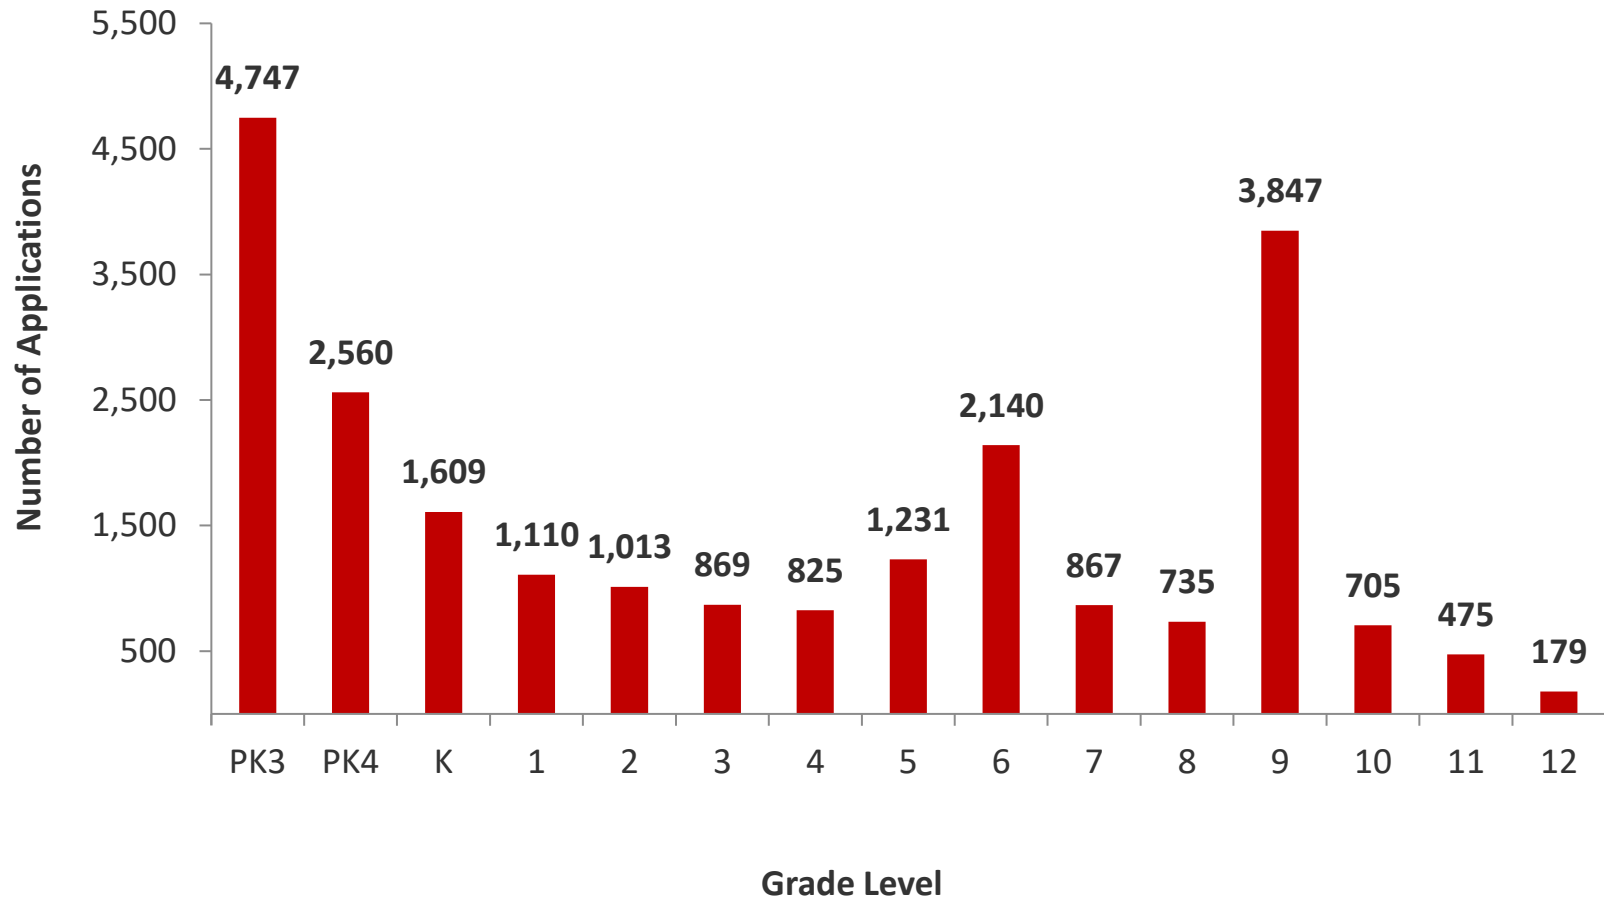

2023, Lottery - Number of Applicants by Grade

Like prior years, My School DC saw the greatest number of applicants at PK3, PK4, 6th, and 9th grades. These align with entry level grades at most public schools throughout the District.