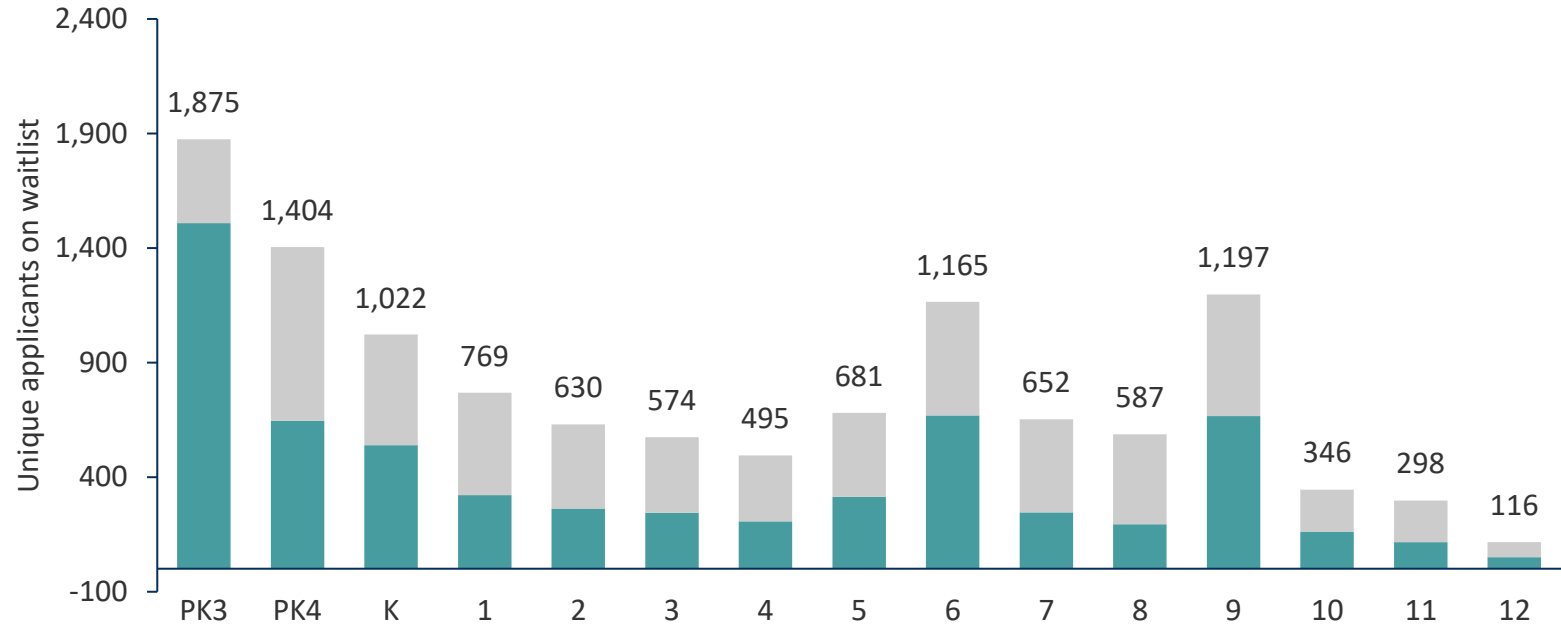

2023, Lottery- Unique Applicants on Waitlists

Waitlisted, but Matched elsewhere	1,508	645	540	322	263	245	207	314	669	246	194	667	163	116	50
Waitlisted, but not matched elsewhere	367	759	482	447	367	329	288	367	496	406	393	530	183	182	66

Please note: Although applicants can be waitlisted at multiple schools they are only counted as one person in this table.

A total of 11,811 applicants were waitlisted at one or more schools. Of those 11,811 waitlisted applicants, 6,149 (52%) also received a match at one of the other schools they applied to, so they have at least one school option to enroll from this year's lottery.