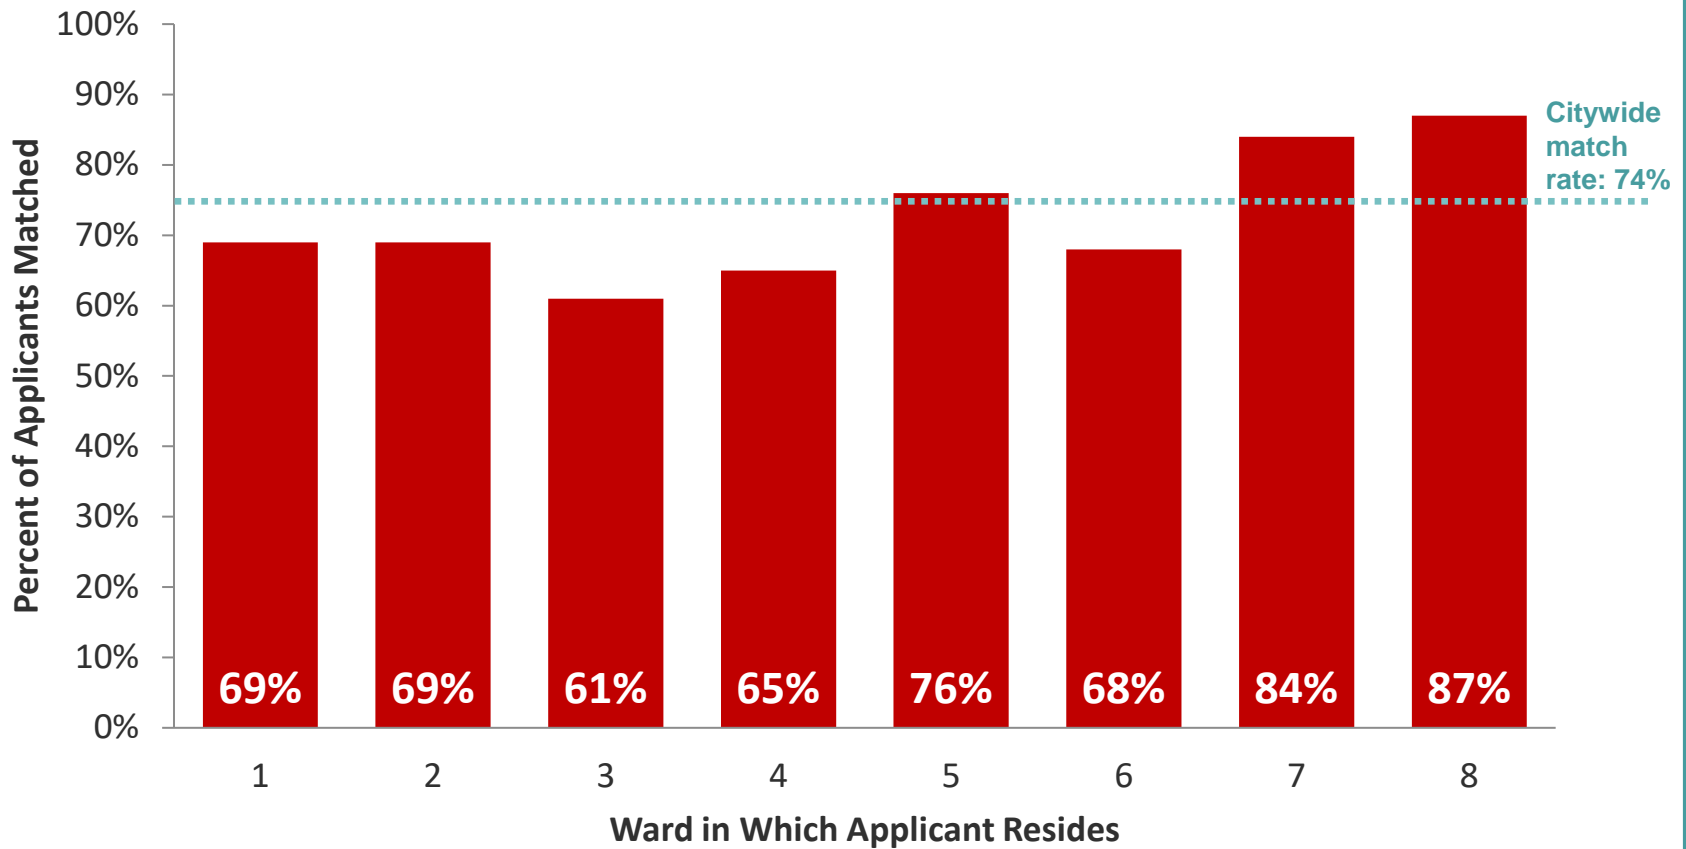

# 2026 Lottery – Match Rate by Ward of Residence

Applicants residing in Wards 7 and 8 saw the highest match rates in the lottery.

How to read this chart: 69% of all applicants who live in Ward 1 received a match.